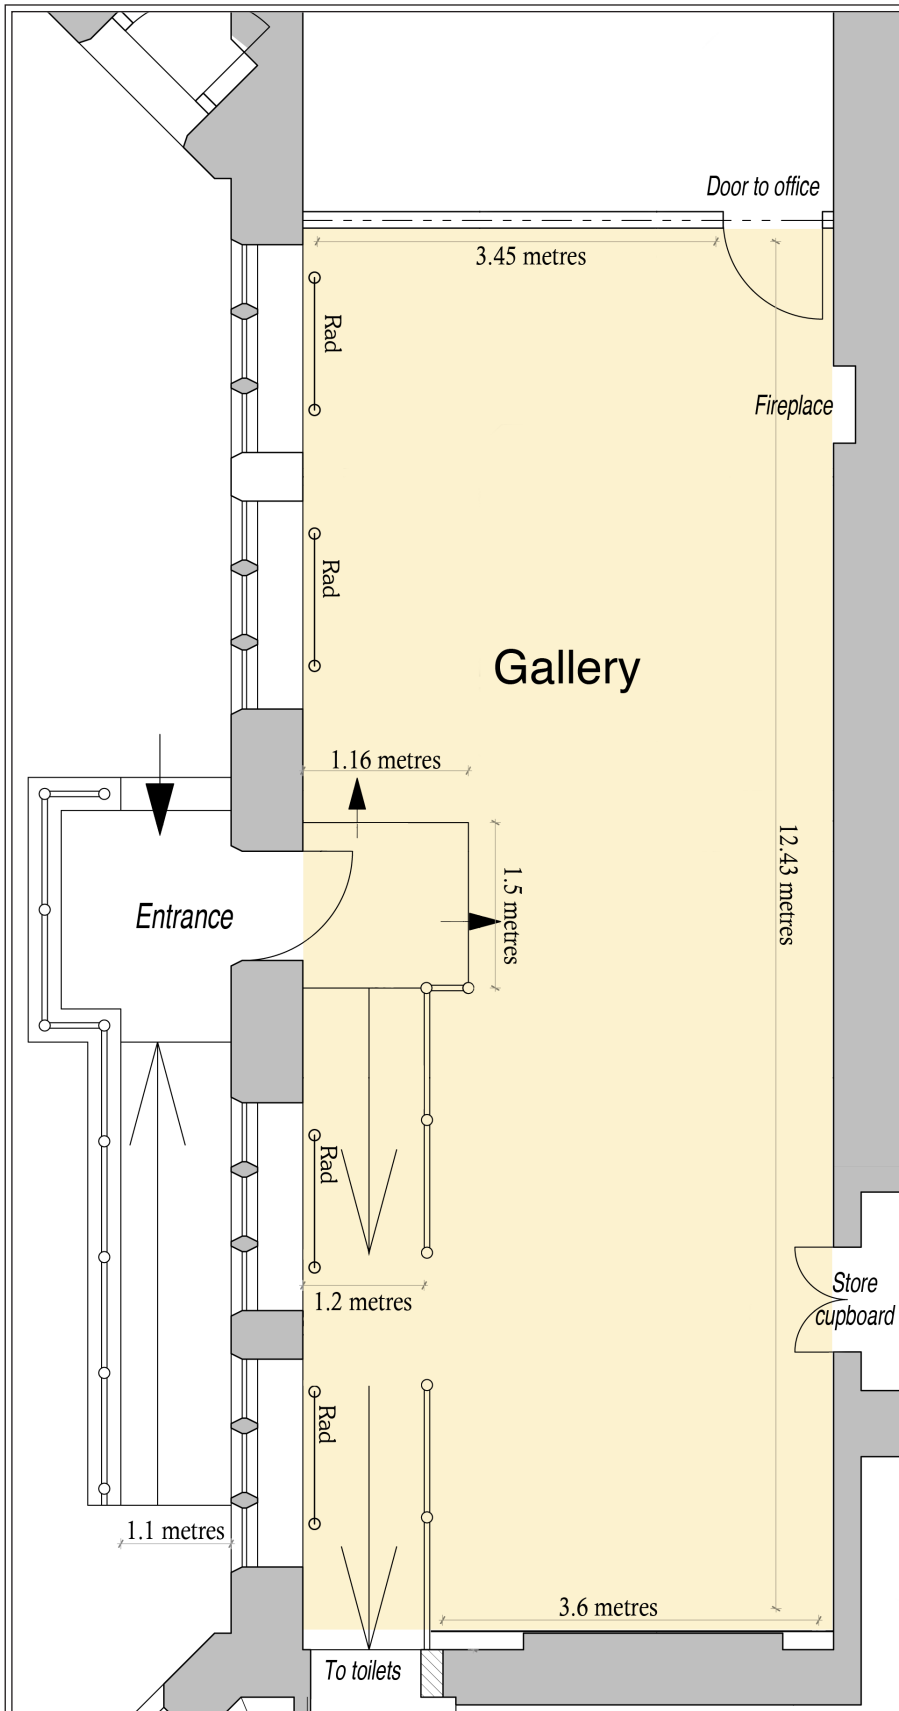

LANSDOWN HALL & GALLERY

Stroud's Community Venue

- Gallery Specifications**
- Approx overall dimensions:
 - Length 12.45m
 - Width 3.6m
 - Height to picture rail 2.48m
 - Ceiling height 3.21m
 - All dimensions are indicative and should be checked on site
 - Store cupboard door can be used for hanging
 - Exhibits may be wire-hung or hung using mirror plates
 - Exhibitors are responsible for making good all surfaces after the exhibition